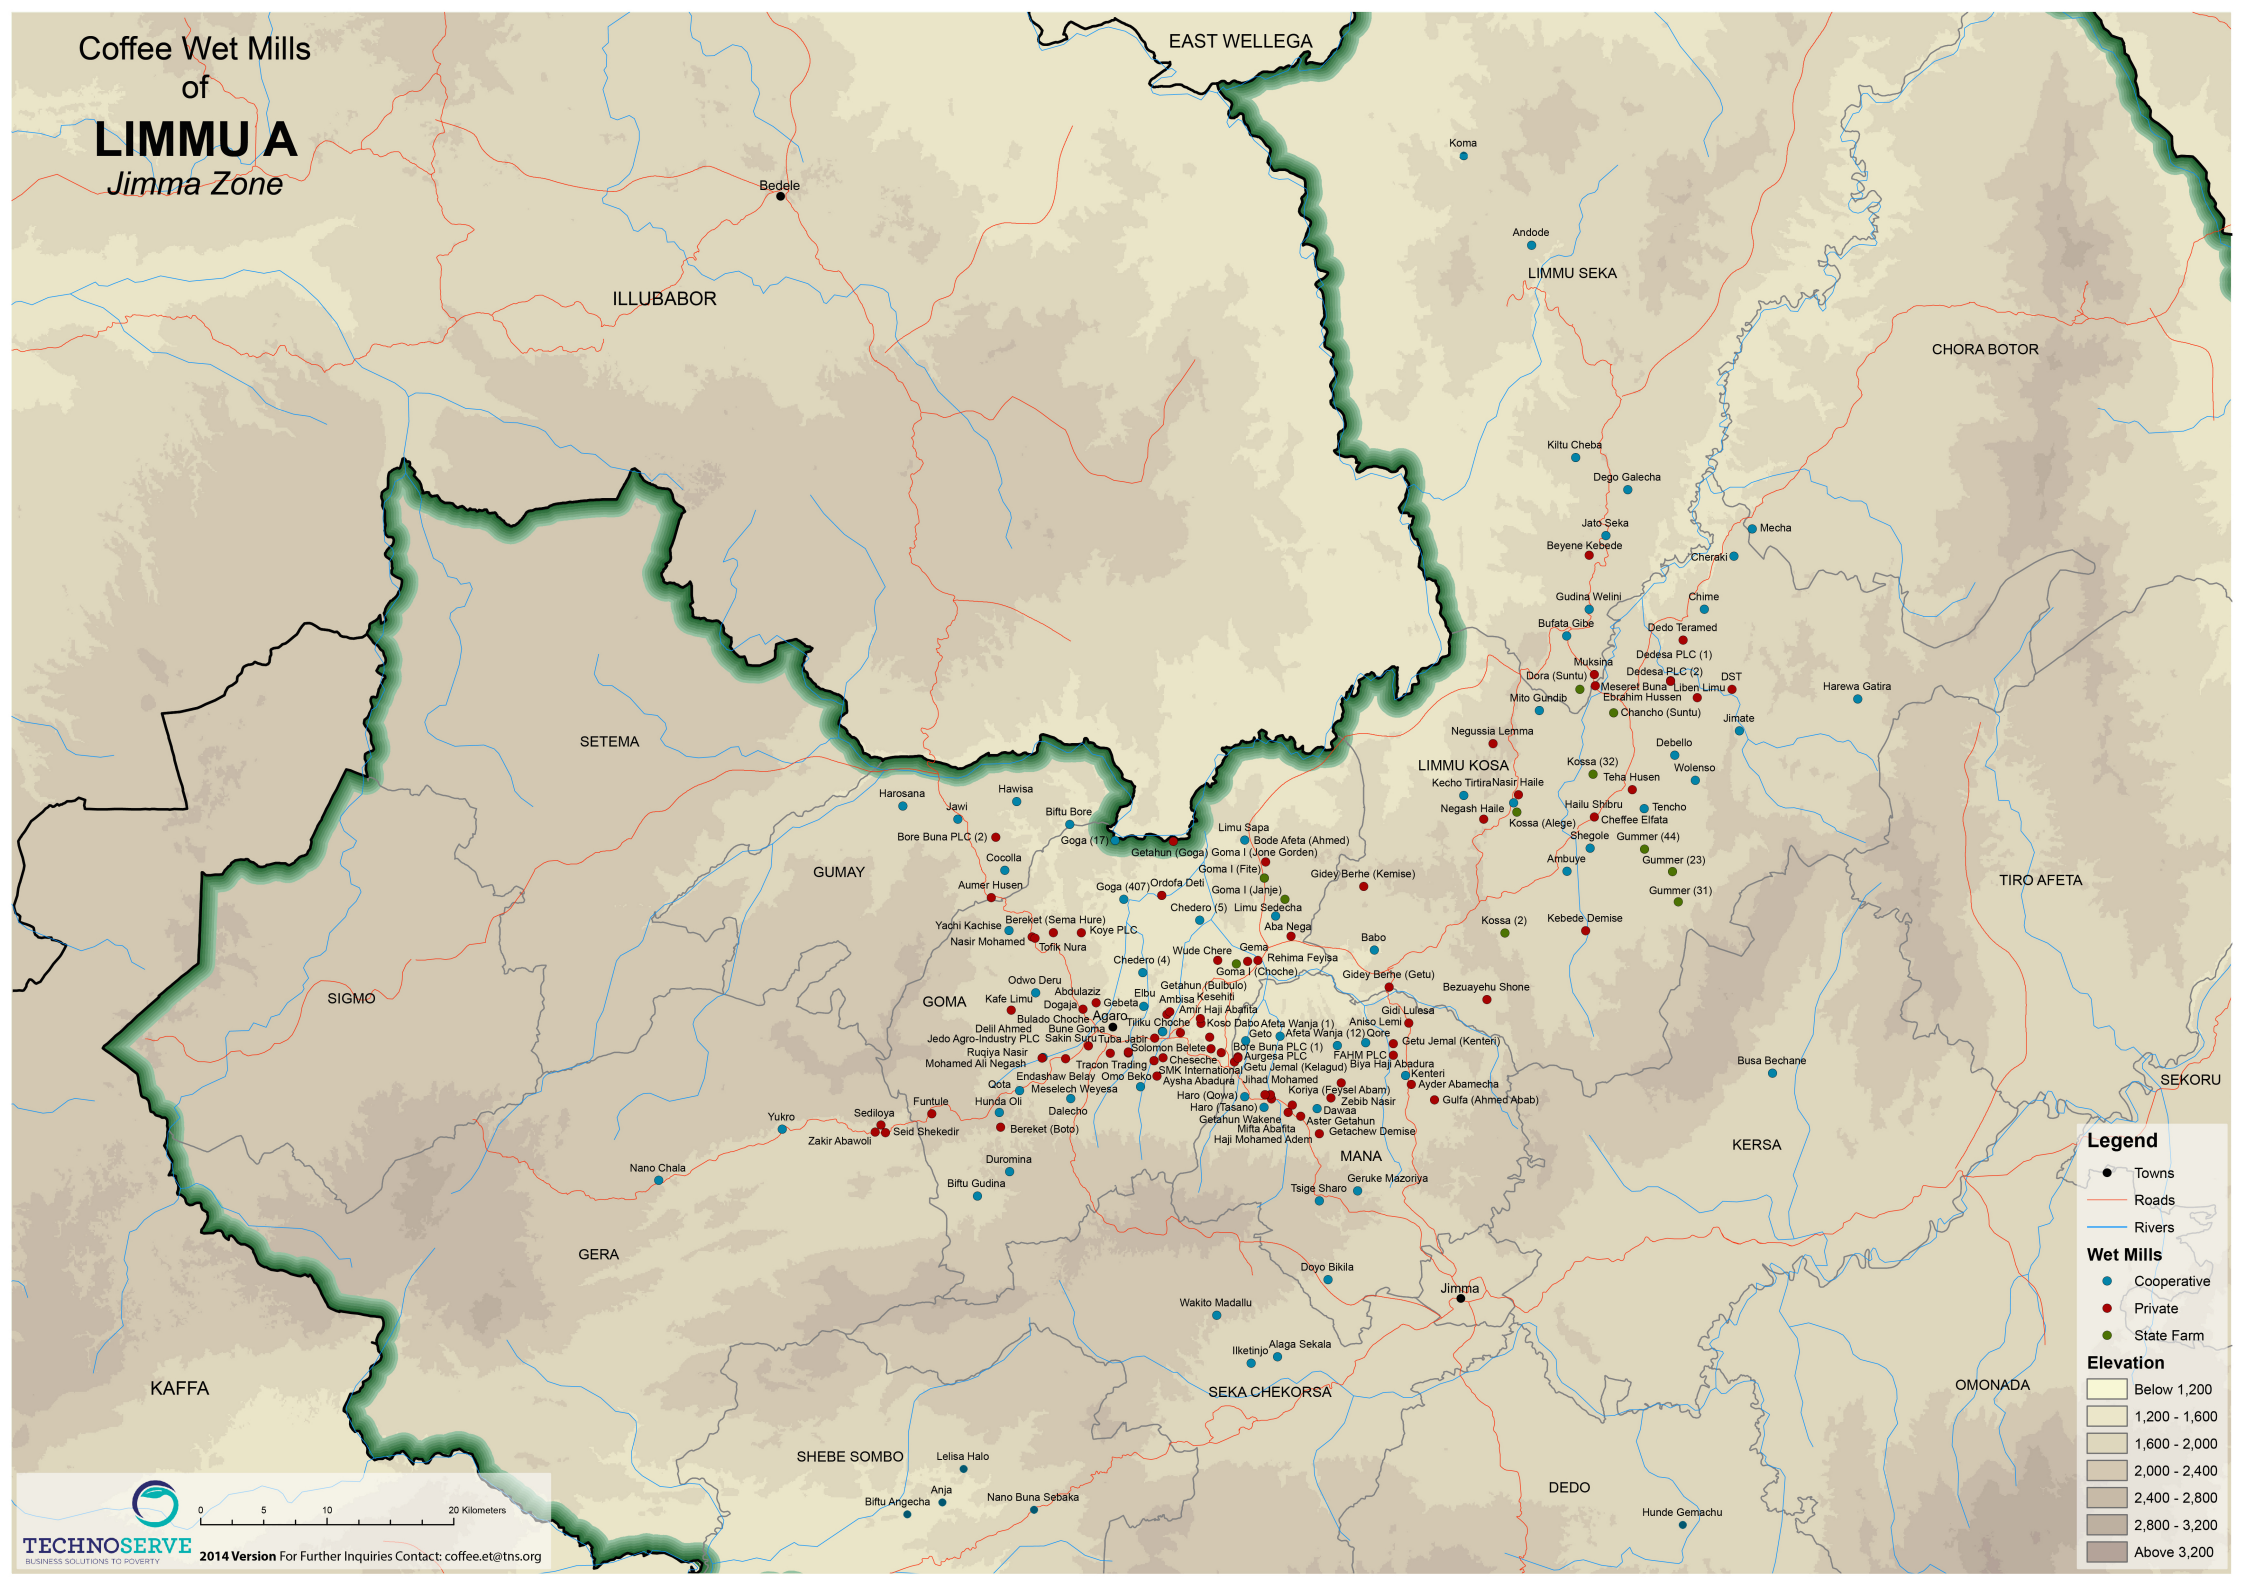

Coffee Wet Mills
of
LIMMU A
Jimma Zone

Legend

- Towns
- Roads
- Rivers

Wet Mills

- Cooperative
- Private
- State Farm

Elevation

- Below 1,200
- 1,200 - 1,600
- 1,600 - 2,000
- 2,000 - 2,400
- 2,400 - 2,800
- 2,800 - 3,200
- Above 3,200